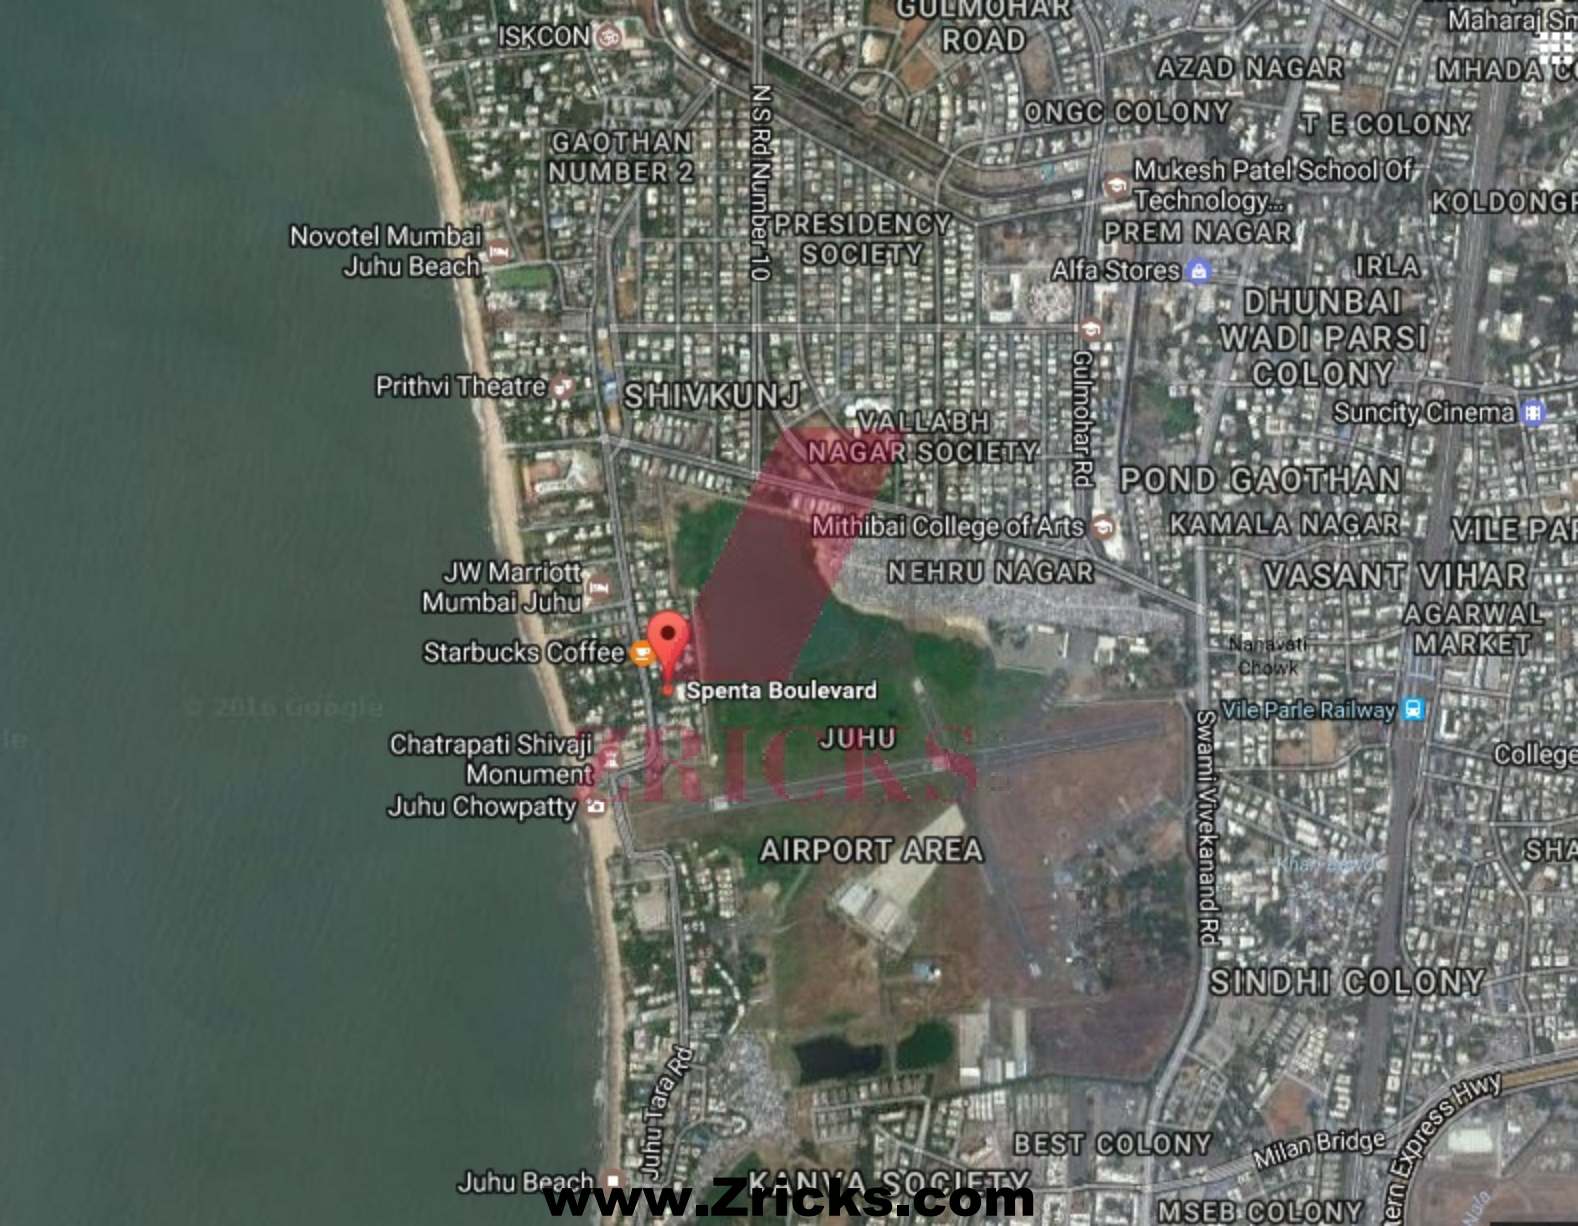

ISKCON

GULMOHAR ROAD

AZAD NAGAR

MHADA C

GAOTHAN NUMBER 2

ONGC COLONY

T E COLONY

Novotel Mumbai Juhu Beach

PRESIDENCY SOCIETY

Mukesh Patel School of Technology...
PREM NAGAR

KOLDONGR

Prithvi Theatre

SHIVKUNJ

Alfa Stores

IRLA

DHUNBAI WADI PARSI COLONY

Suncity Cinema

VALLABH NAGAR SOCIETY

Gulmohar Rd

POND GAOTHAN

KAMALA NAGAR

VILE PAR

JW Marriott Mumbai Juhu

Mithibai College of Arts

NEHRU NAGAR

VASANT VIHAR

AGARWAL MARKET

Starbucks Coffee

Spenta Boulevard

Nanavati Chowk

Vile Parle Railway

© 2016 Google

Chatrapati Shivaji Monument

Juhu Chowpatty

Zricks

JUHU

College

SHA

AIRPORT AREA

SINDHI COLONY

Swami Vivekanand Rd

BEST COLONY

Milan Bridge

Term Express Hwy

Juhu Beach

KANYA SOCIETY

MSEB COLONY

www.Zricks.com